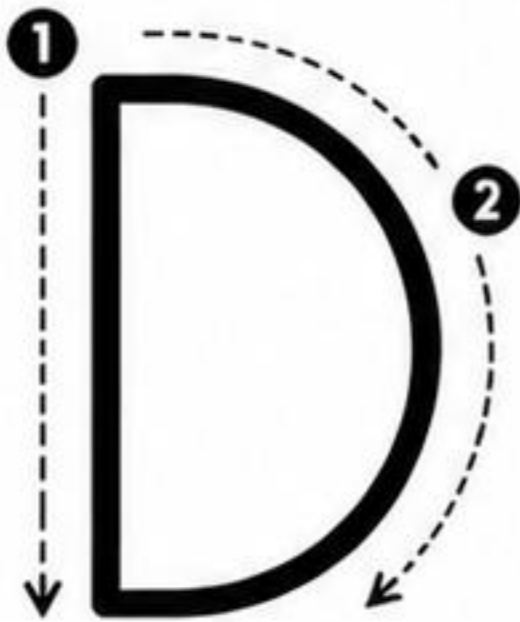

Name: _____

Date: _____

LETTER FORMATION

How to write
uppercase D

- 1 Start at the top.
Go down the line.
- 2 Start at the top again.
Curve around to the
right and down to
the bottom.
Stop.

How to write
lowercase d

- 1 Start at the top.
Curve around to the
left and down.
Stop.
- 2 Go down
the line.

1. Trace the uppercase D.

2. Trace the lowercase d.

3. Write the uppercase D.

4. Write the lowercase d.

Say the letter: D

D is for dog.