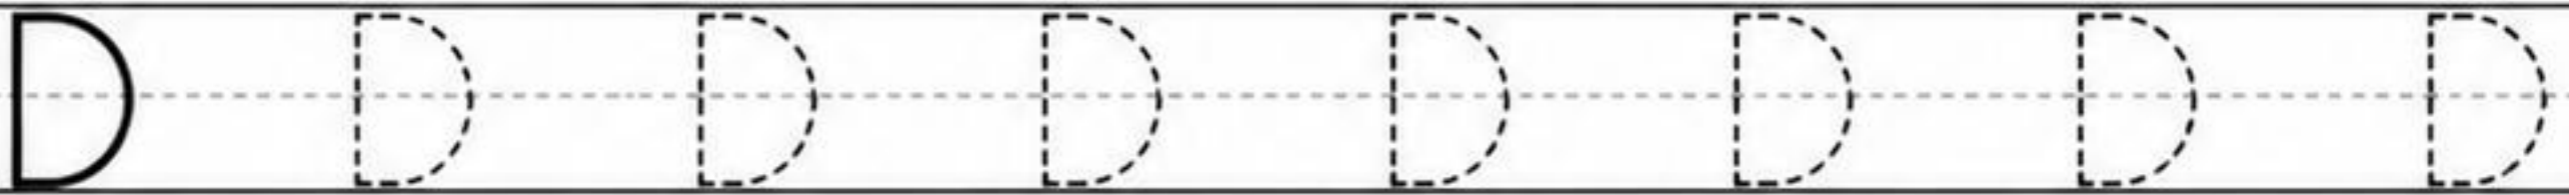

Name: _____

Date: _____

LETTER FORMATION

How to write
uppercase D

- 1 Start at the top.
Go down the line.
- 2 Start at the top again.
Curve around to the
right and down to
the bottom.
Stop.

How to write
lowercase d

- 1 Start at the top.
Curve around to the
left and down.
Stop.
- 2 Go down
the line.

1. Trace the uppercase D.

2. Trace the lowercase d.

3. Write the uppercase D.

4. Write the lowercase d.

Say the letter: D