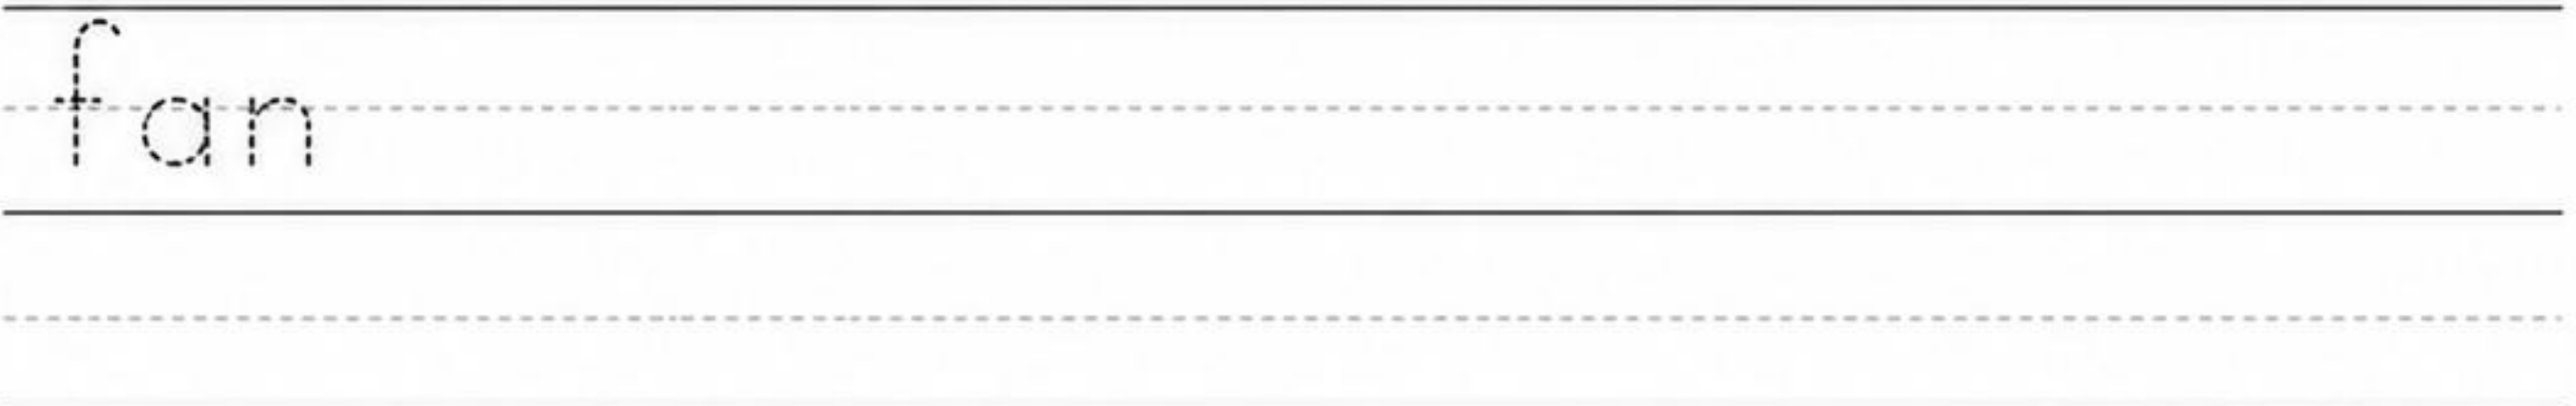

Say the letter: f

f is for frog.